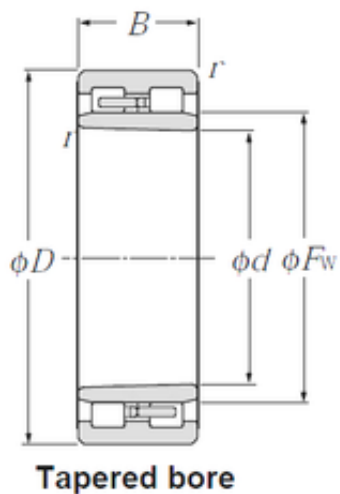

### NNU4988K NTN Cylindrical Roller Bearing

Bearing No. NNU4988K

Size	440x600x160 mm
Bore Diameter	440 mm
Outer Diameter	600 mm
Width	160 mm
d	440 mm
Fw	492 mm
D	600 mm
B	160 mm
C	160 mm
r min.	4 mm
Weight	121 Kg
Basic dynamic load rating (C)	2 150 kN
Basic static load rating (C0)	5 550 kN
(Grease) Lubrication Speed	850 r/min