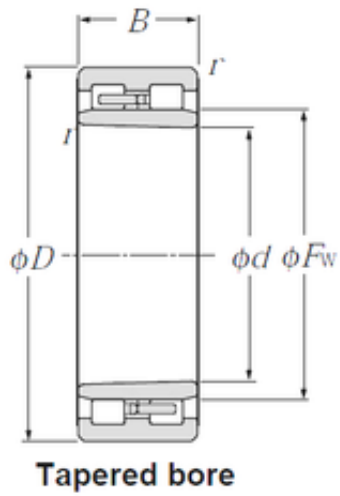

### NNU4940K NTN Cylindrical Roller Bearing

Bearing No. NNU4940K

Size	200x280x80 mm
Bore Diameter	200 mm
Outer Diameter	280 mm
Width	80 mm
d	200 mm
Fw	225 mm
D	280 mm
B	80 mm
C	80 mm
r min.	2,1 mm
Weight	14 Kg
Basic dynamic load rating (C)	555 kN
Basic static load rating (C0)	1 180 kN
(Grease) Lubrication Speed	2 100 r/min