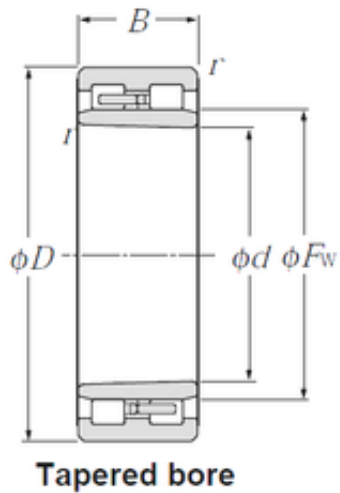

### NNU4938K NTN Cylindrical Roller Bearing

Bearing No. NNU4938K

Size	190x260x69 mm
Bore Diameter	190 mm
Outer Diameter	260 mm
Width	69 mm
d	190 mm
Fw	212 mm
D	260 mm
B	69 mm
C	69 mm
r min.	2 mm
Weight	9,94 Kg
Basic dynamic load rating (C)	475 kN
Basic static load rating (C0)	1 030 kN
(Grease) Lubrication Speed	2 200 r/min